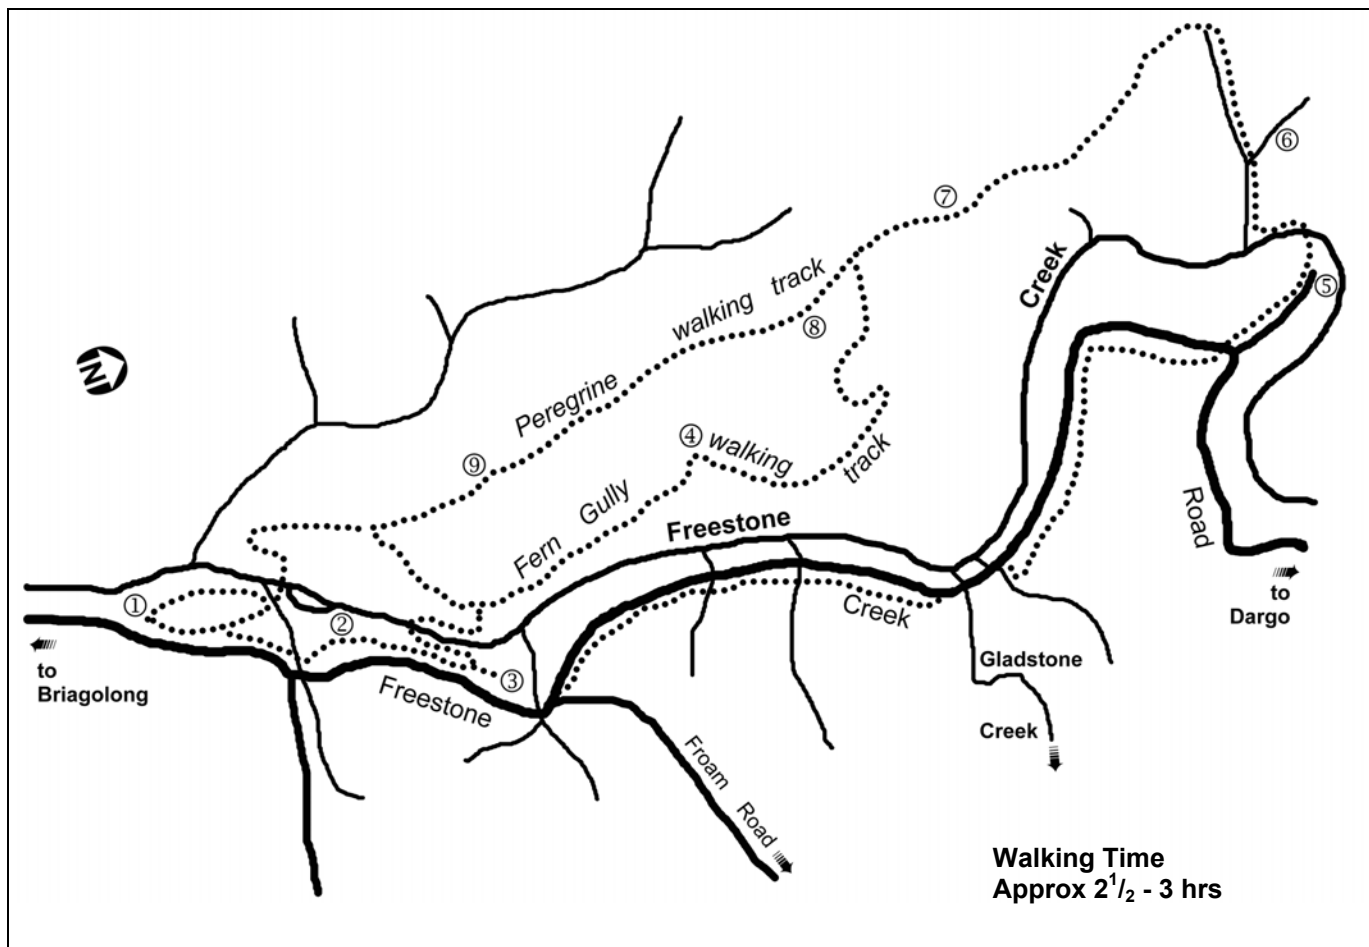

# TRACK 96 GOLDFIELDS: map 2 - BLUE POOL WALKING TRACKS

## Features:

- |                         |                |
|-------------------------|----------------|
| 1 Blue Pool picnic area | 2 The Bluff    |
| 3 Foam picnic area      | 4 Fern gully   |
| 5 McKinnon Point        | 6 Crystal mine |
| 7 Peregrine lookout     | 8 Chimney ruin |
| 9 Goldmine shaft        |                |

## Facilities:

	Blue Pool	Froam picnic area	McKinnon Point
Information board	Yes		
Toilets	Yes		
Fireplaces/s	Yes	Yes	Yes
Picnic tables	Yes	Yes	Yes
Shelter/s	Yes		
Rubbish bins	Yes	Yes	Yes
Camping allowed	Yes	Yes	Yes